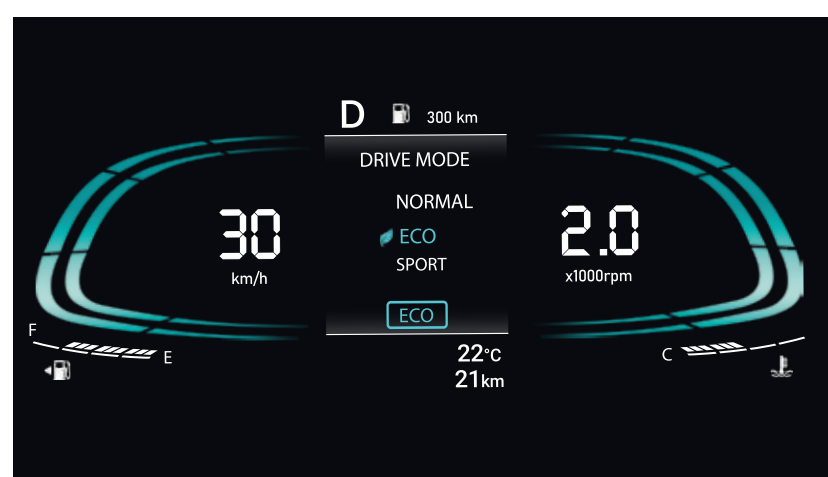

Drive mode themes:

Eco