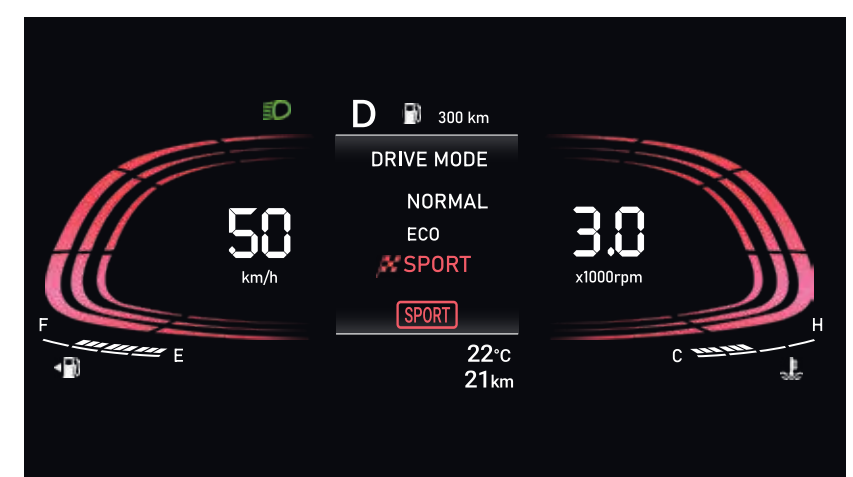

U2 1.5 I CRDi VGT diesel

Max power **85** kW (116 PS) @ 4 000 r/min

Max torque **250** Nm @ 1 500-2 750 r/min

Drive mode themes:

Eco

Normal

Sport

Drive modes:

Get wherever you need to go with ease. Pick your driving mode and let the VENUE do the rest.

Eco: The new VENUE already comes with impressive mileage and driving in ECO mode can help increase even that.

Normal: This is your happy place. The normal mode sits squarely between the performance of the SPORT and efficiency of ECO. Delivering a effortlessly relaxed performance that's perfect for everyday driving.